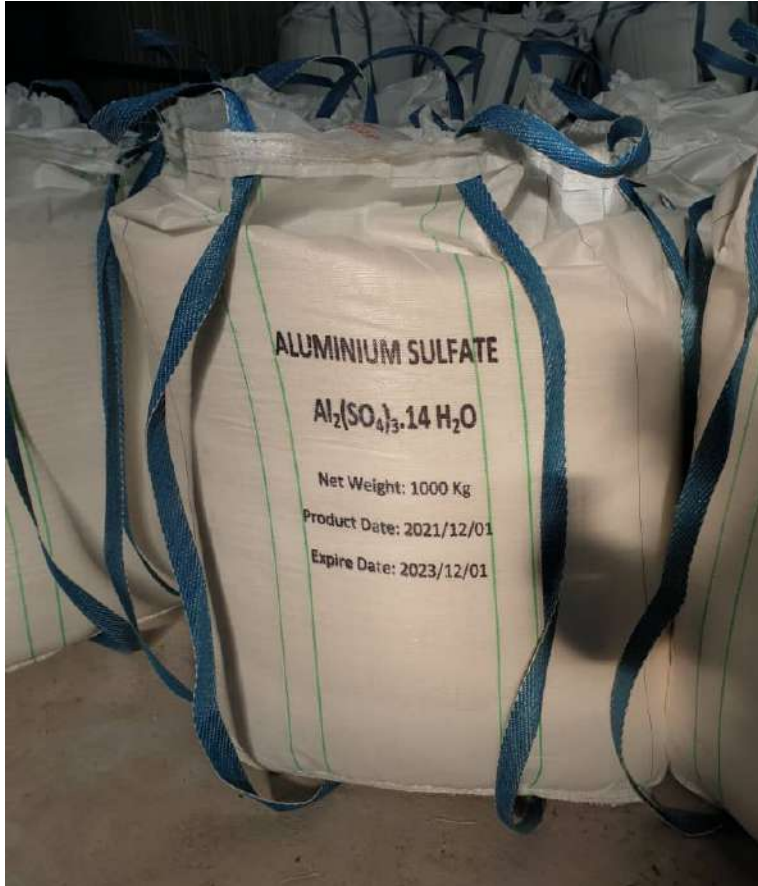

- Monoethylene Glycol (MEG)
- Diethylene Glycol (DEG)
- Triethylene Glycol (TEG)
- Caustic soda flake 99%
- Caustic soda liquid 50%
- Calcium Chloride 80%~96%
- Calcium Hypochlorite 60%~65%
- Sodium Hypochlorite 15%
- Sodium Sulfide 60%~70%
- Aluminum sulfate 17%
- Sulfonic Acid (LABSA)
- Texapon N70 (SLES)
- Acetic acid
- Methanol

Origin: Iran

Di Ethylene Glycol (DEG) | C₄H₁₀O₃

HS Code: 29094100

Deliver Terms: FCA, FOB, CIF, CFR, CPT Based on customer's inquiry

Mini Order: 20 MT / 1 × 20 ft FCL

Packaging:

BULK (shipped in special polyethylene tanker)

Packaging:

BULK (shipped in special polyethylene tanker)

Packing into IBC barrels

220-liter barrels stacked on pallets

Raw Materials: Chlorine, Sodium Hydroxide (Caustic)

Origin: Iran

Sodium Sulfide 60% | Na_2S

HS Code: 28301000

Deliver Terms: FCA, FOB, CIF, CFR, CPT Based on customer's inquiry

Mini Order: 25 MT / 1 × 20 ft FCL

Packaging: PE-Bags 25 kg net.

Origin: Iran

Aluminum sulfate 17% | $\text{Al}_2(\text{SO}_4)_3$